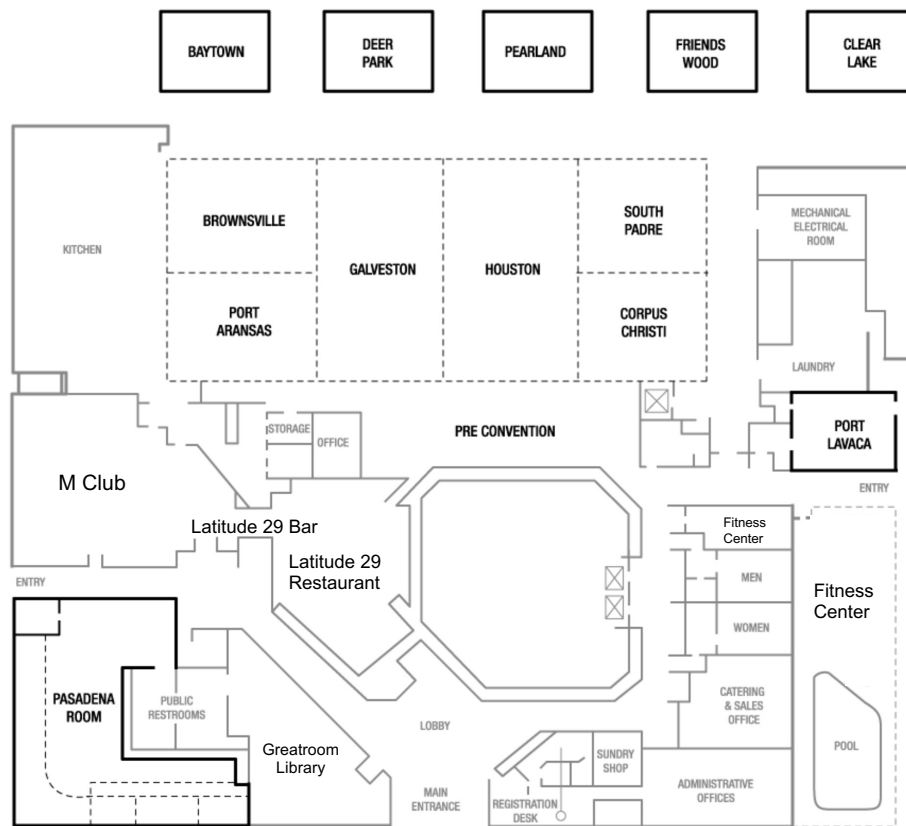

- Kemah Boardwalk
- Galveston Beach
- NFL (Texans) at NRG Park
- World Championship Stadium- Minute Maid Park, home of the Houston Astros
- NBA (Houston Rockets) at Toyota Center
- Ellington Field
- Mall, 30 Cinema theater, bowling, restaurants
- Johnson Space Center, NASA
- Museum District
- George R. Brown Convention Center
- Port of Houston Ship Channel

ACCOMMODATIONS

- Luxurious Revive Bedding Package
- Work, connect and recharge in our M Club Lounge
- Equipped with basic and enhanced wireless internet access and spacious work desk
- 55" SMART TV with access to Netflix

MEETINGS AND EVENTS

- 21,500 square feet of space featuring 13 rooms
- Largest ballroom in the area 11,500 square feet
- Well priced menus and meeting planner packages meet the needs of any group
- On-site chef and meeting professionals ensure flawless execution of your event

Meeting Room	Dimensions (LxWxH)	Area (sq ft)	Theater	Schoolroom	Conference	U-Shape	Reception	Banquet
Baytown	25x13x8	325			12		30	
Friendswood	25x13x8	325	20	13	20	15	30	
Deer Park	29x13x8	377	40	13	20	15	30	
Pearland	29x13x8	377	40	13	20	15	30	
Clear Lake	31x13x8	403					30	
Bluez	31x15x0	403						
Pasadena Pre Function	20x25x0	500						
Port Lavaca	31x23x8	713	60	36	25	20	50	50
Ballroom Foyer	32x31.3x0	1,000						
Corpus Christi	43x37x16	1,591	150	60	40	30	125	100
South Padre	43x37x16	1,591	150	60	40	30	125	100
Port Aransas	43x37x16	1,591	150	64	40	36	125	100
Brownsville	43x37x16	1,591	150	64	40	36	125	100
Galveston	32x74x16	2,368	300	150	60	70	200	150
Houston	36x74x16	2,664	300	150	60	70	200	150
The Great Room	45x64x0	3,000						
Pasadena	64x48x10	3,072	200	100	60	40	150	100
Corpus Christi & South Padre	43x74x16	3,182	300	150	80	80	240	200
Port Aransas & Brownsville	43x74x16	3,182	300	150	800	80	240	200
Gulf Coast Ballroom	154x74x16	11,396	1500	675			1000	1050